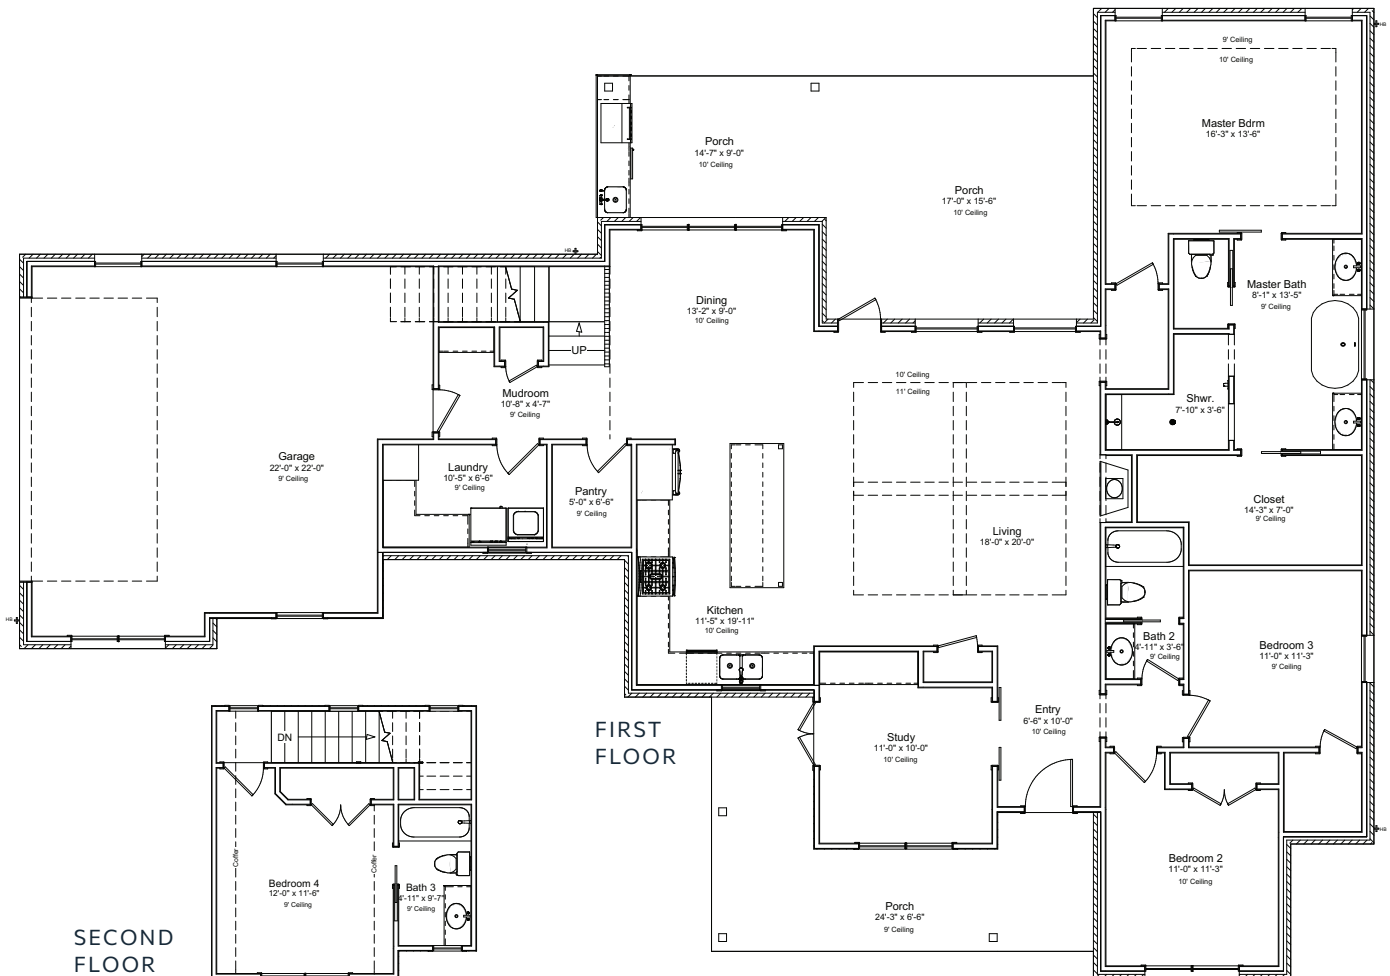

## Reliance Ridge Drive Lot #8

BRYAN, TEXAS 77808

### HOME DETAILS

Square Feet **2,515**

Bedrooms **4**

Bathrooms **3**

Lot Size **1.56 Acres**

547 William D Fitch, Suite 111 / College Station, Texas 77845 / (979) 500-3124 / [www.jaxsir.com](http://www.jaxsir.com)