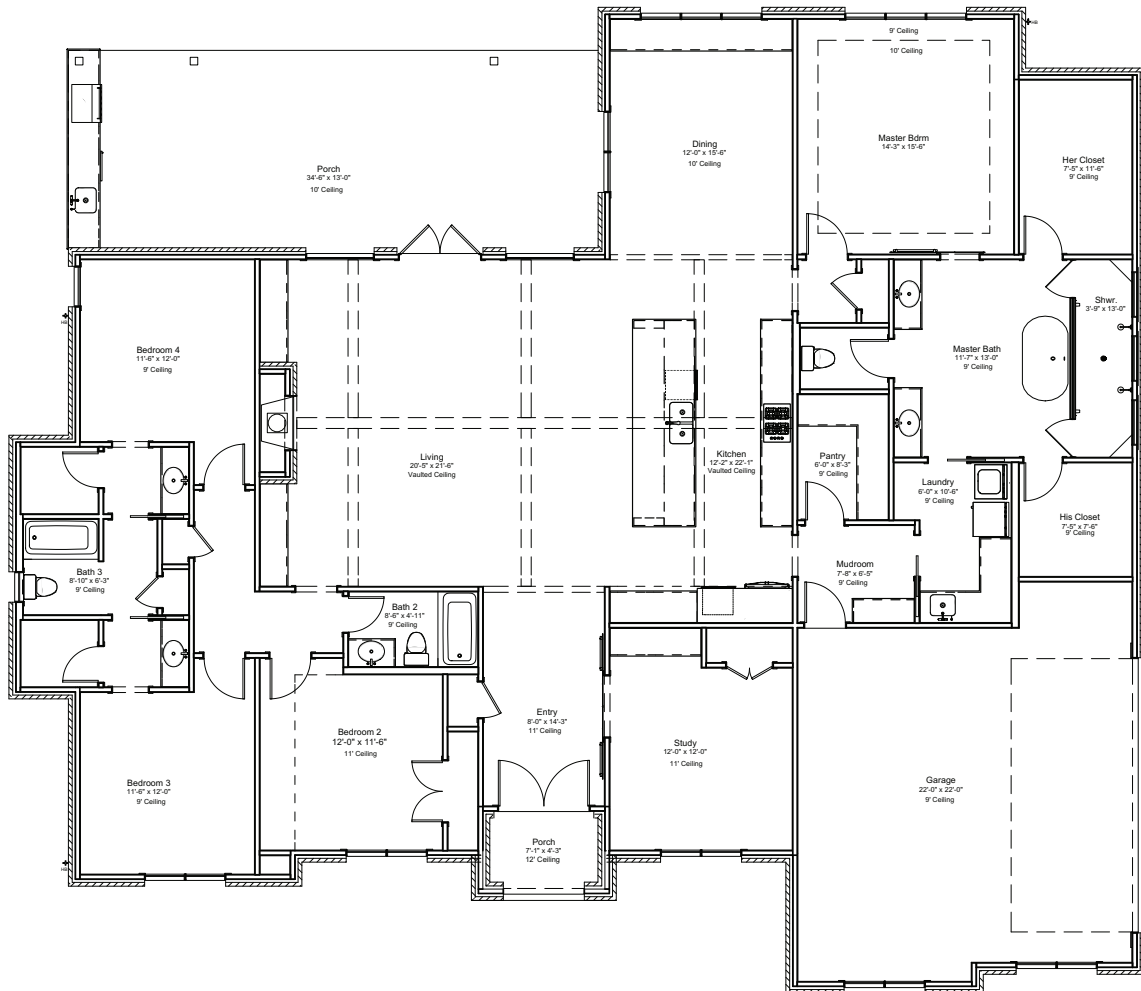

## 7813 Stiteler Drive

BRYAN, TEXAS 77808

### HOME DETAILS

Square Feet **3,100**

Bedrooms **4**

Bathrooms **3**

Lot Size **1.07 Acres**

547 William D Fitch, Suite 111 / College Station, Texas 77845 / (979) 500-3124 / [www.jaxsir.com](http://www.jaxsir.com)