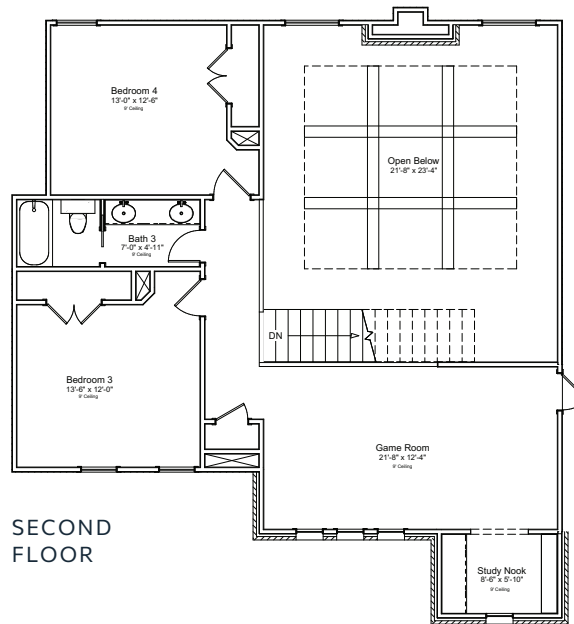

FIRST FLOOR

7598 Mary's Way

BRYAN, TEXAS 77808

HOME DETAILS

Square Feet **3,910**

Bedrooms **4**

Bathrooms **3.5**

Lot Size **1.00 Acre**

SECOND FLOOR