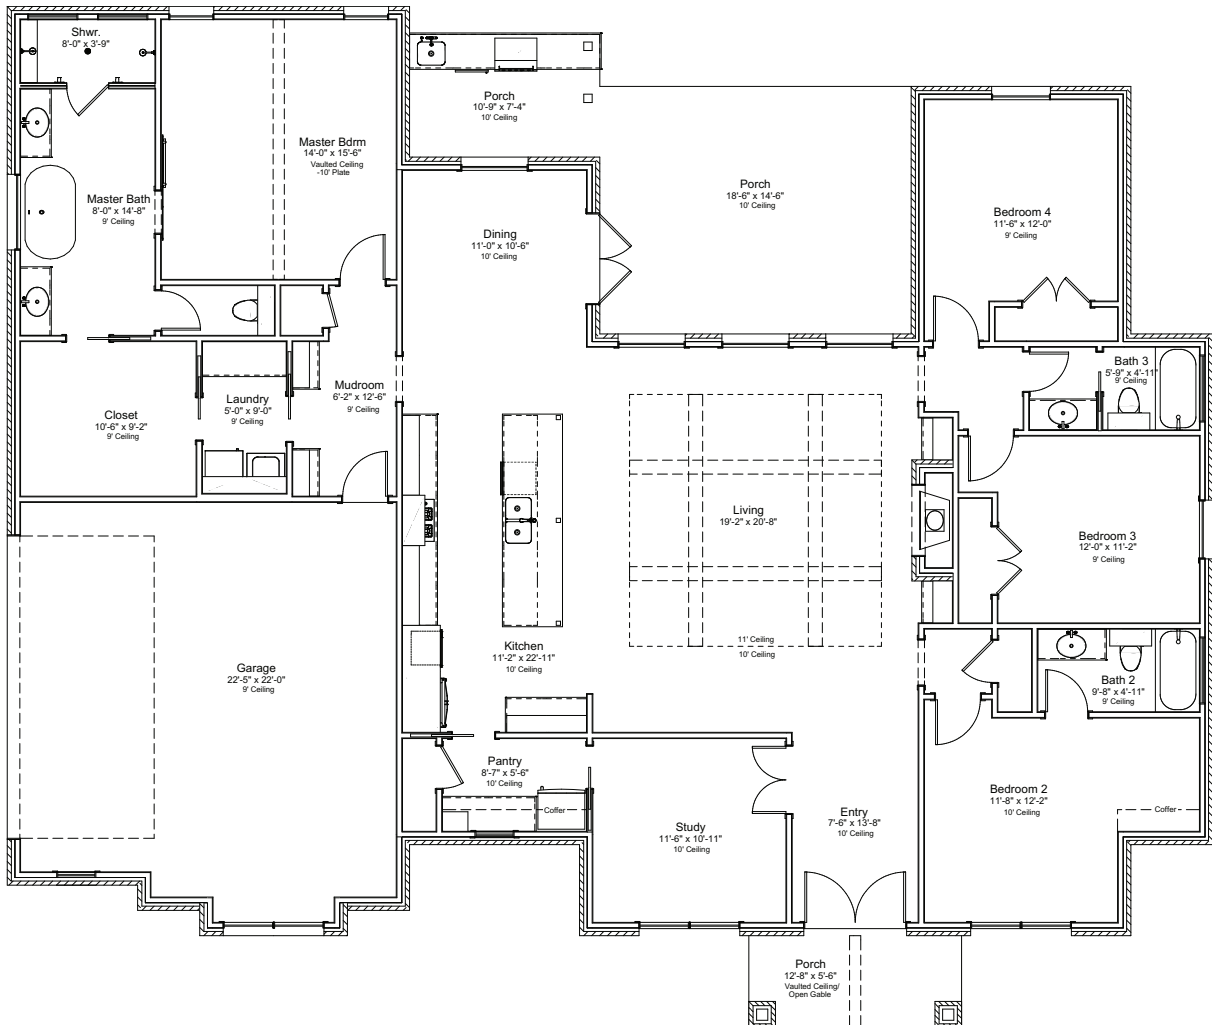

7466 Mary's Way

BRYAN, TEXAS 77808

HOME DETAILS

Square Feet **2,660**

Bedrooms **4**

Bathrooms **3**

Lot Size **1.02 Acres**

547 William D Fitch, Suite 111 / College Station, Texas 77845 / (979) 500-3124 / www.jaxsir.com