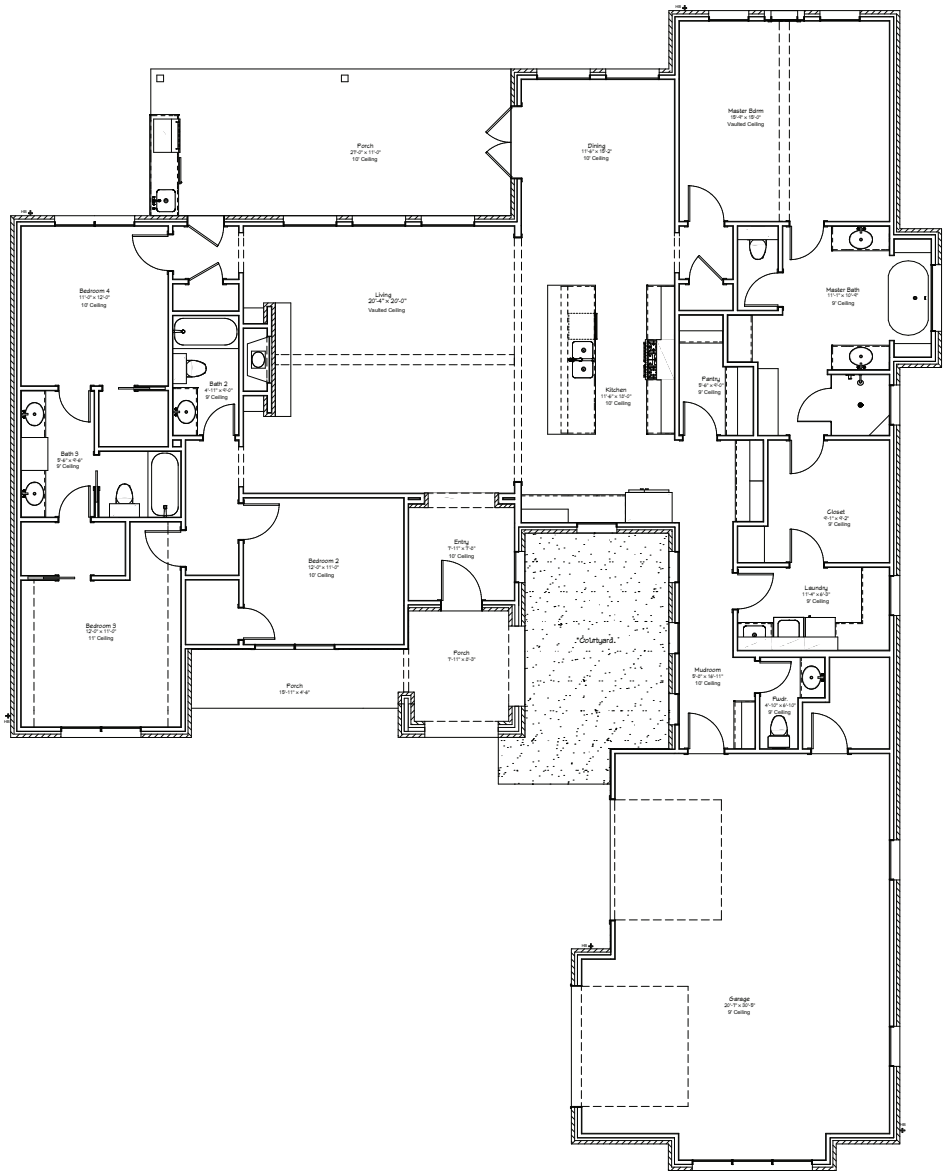

7436 Garrison Creek Drive

BRYAN, TEXAS 77808

Square Feet **2,650**

Lot Size **1.41 Acres**

Bedrooms **4**

Bathrooms **3.5**

www.jaxsir.com