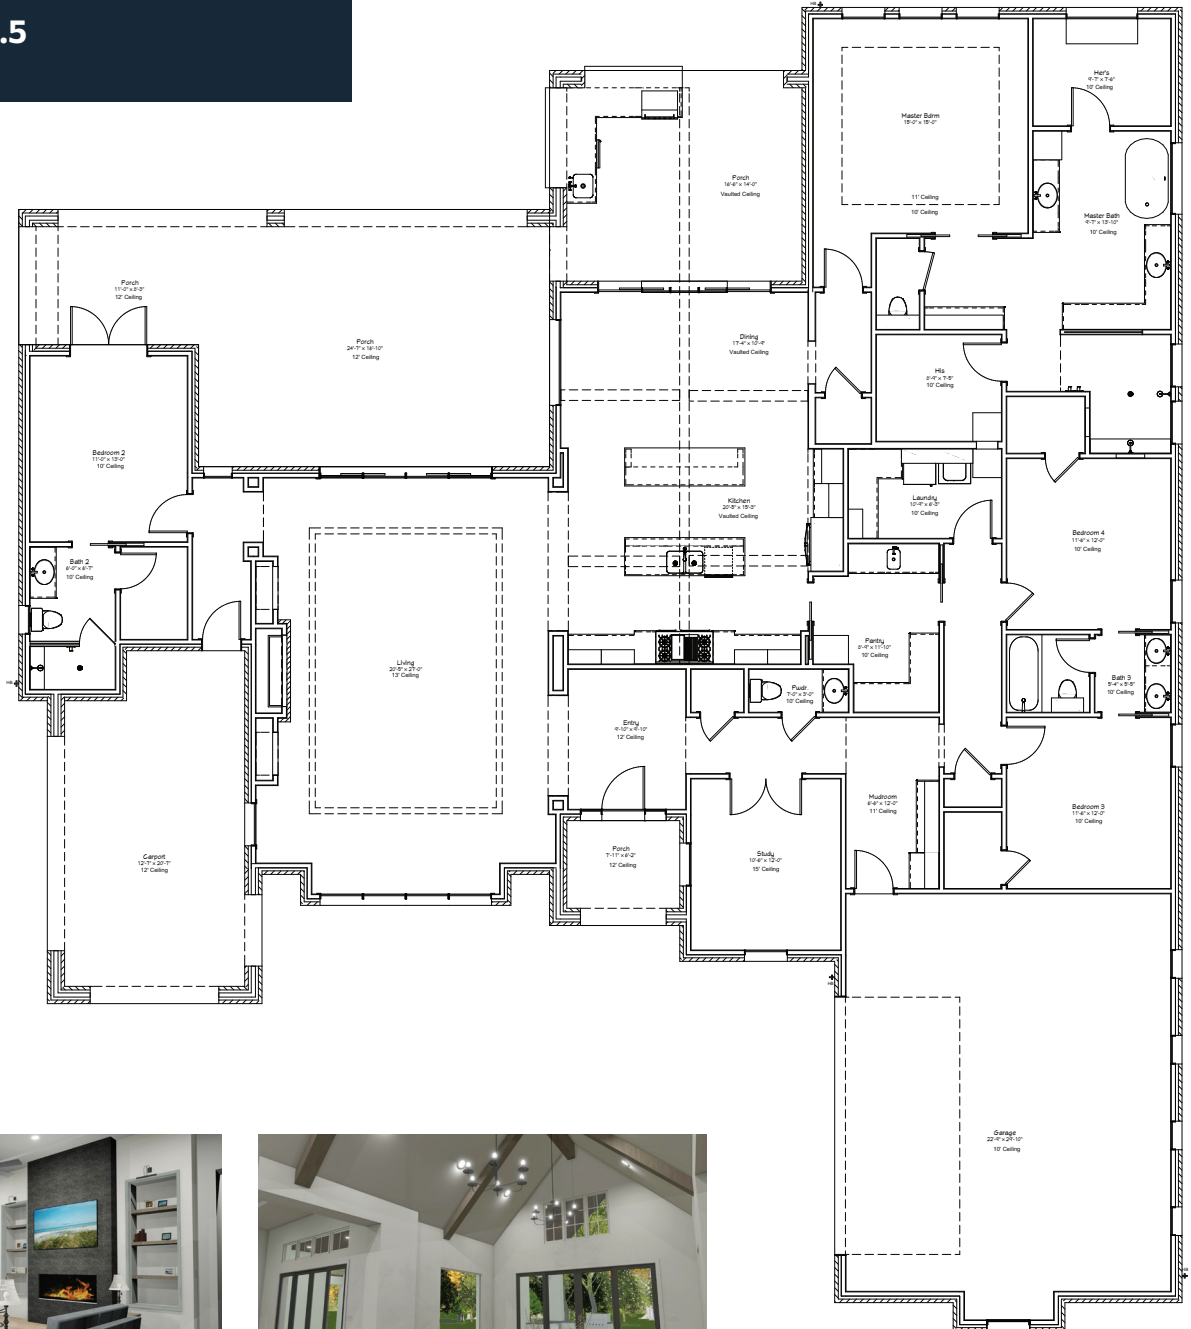

6924 Beckett Court

BRYAN, TEXAS 77808

Square Feet **3,440**

Lot Size **1.01 Acres**

Bedrooms **4**

Bathrooms **3.5**

www.jaxsir.com