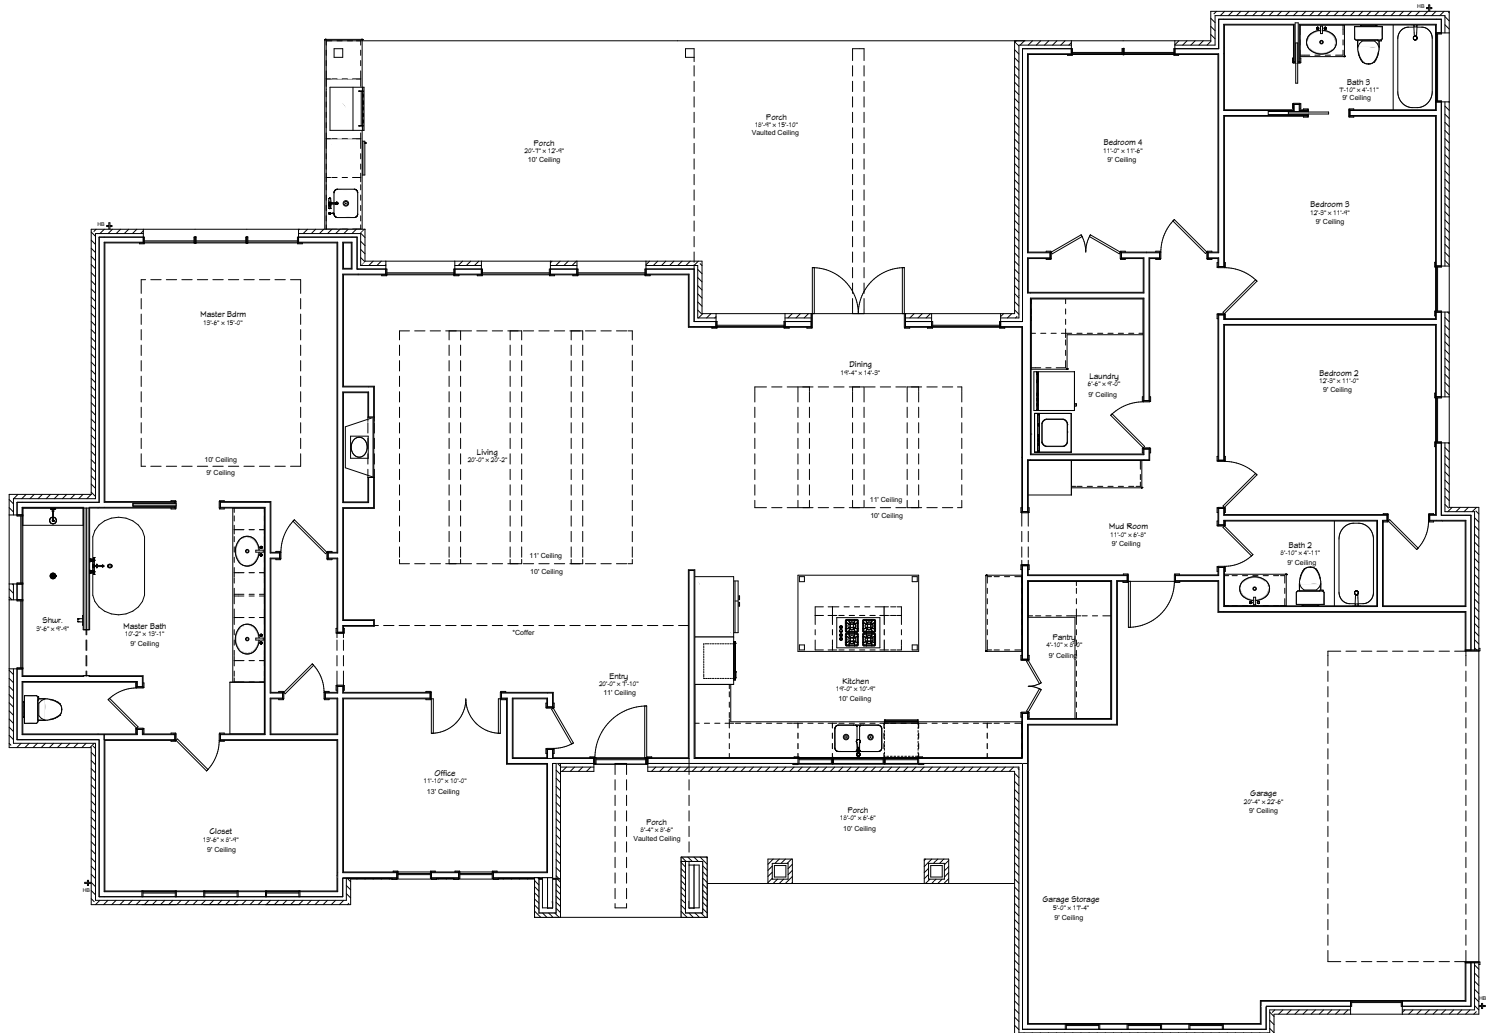

# 6017 Reliance Ridge

BRYAN, TEXAS 77808

Square Feet **2,710**

Lot Size **1.01 Acres**

Bedrooms **4**

Bathrooms **3**

[www.jaxsir.com](http://www.jaxsir.com)