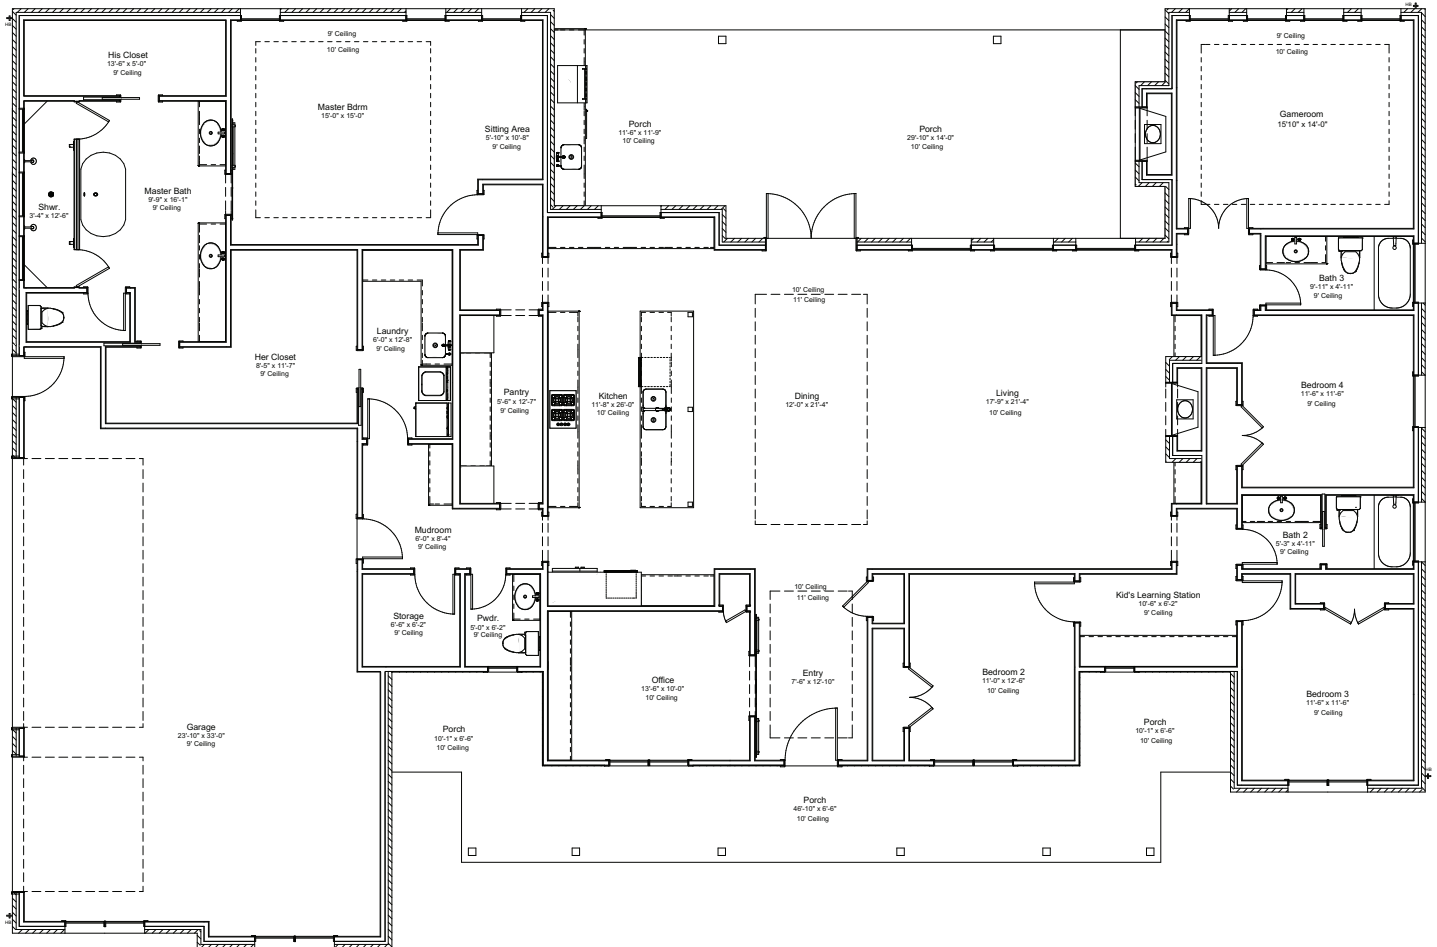

6002 Rain Meadow Drive

COLLEGE STATION, TEXAS 77845

HOME DETAILS

Square Feet **3,520**

Bedrooms **4**

Bathrooms **3.5**

Lot Size **1.0 Acre**

547 William D Fitch, Suite 111 / College Station, Texas 77845 / (979) 500-3124 / www.jaxsir.com