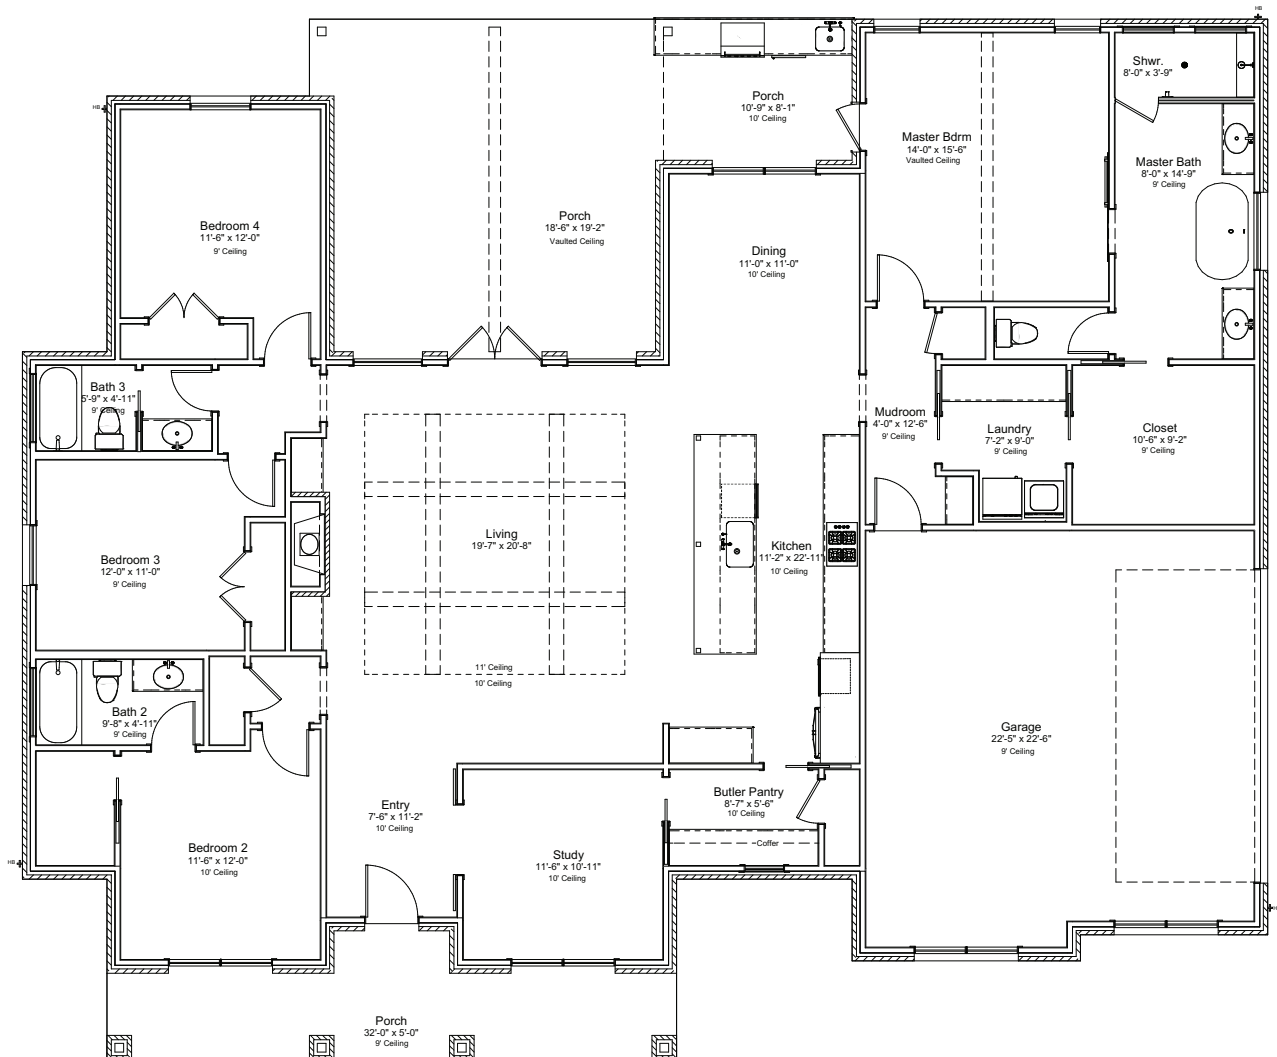

5981 Reliance Ridge

BRYAN, TEXAS 77808

Square Feet **2,650**

Lot Size **1.04 Acres**

Bedrooms **4**

Bathrooms **3**

www.jaxsir.com