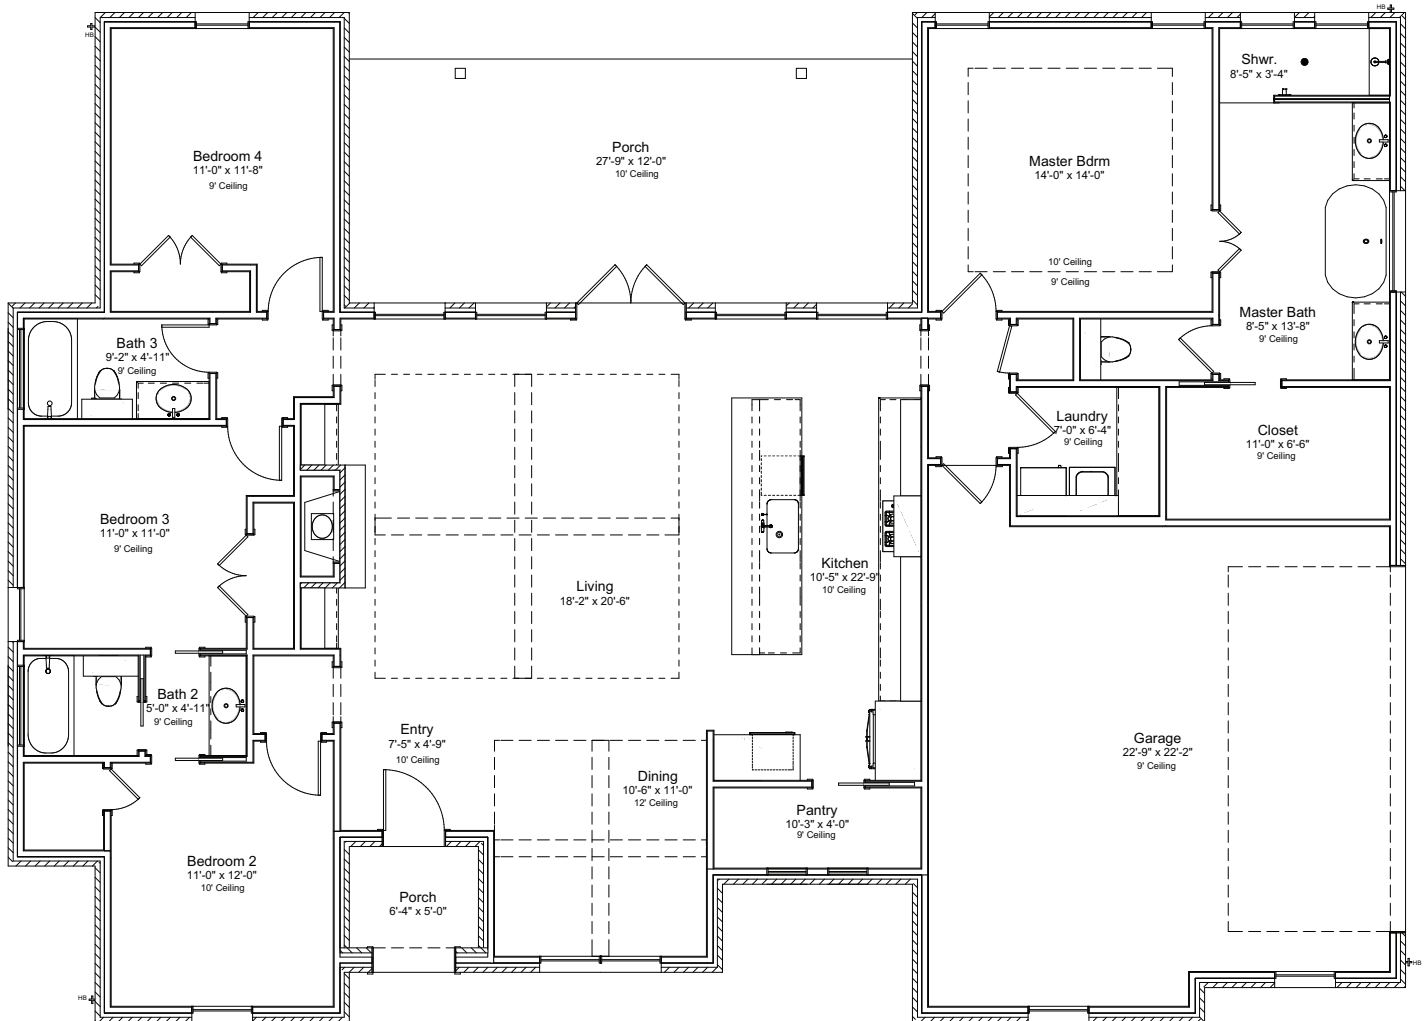

# 5885 Reliance Ridge

BRYAN, TEXAS 77808

Square Feet **2,195**

Lot Size **1.36 Acres**

Bedrooms **4**

Bathrooms **3**

[www.jaxsir.com](http://www.jaxsir.com)