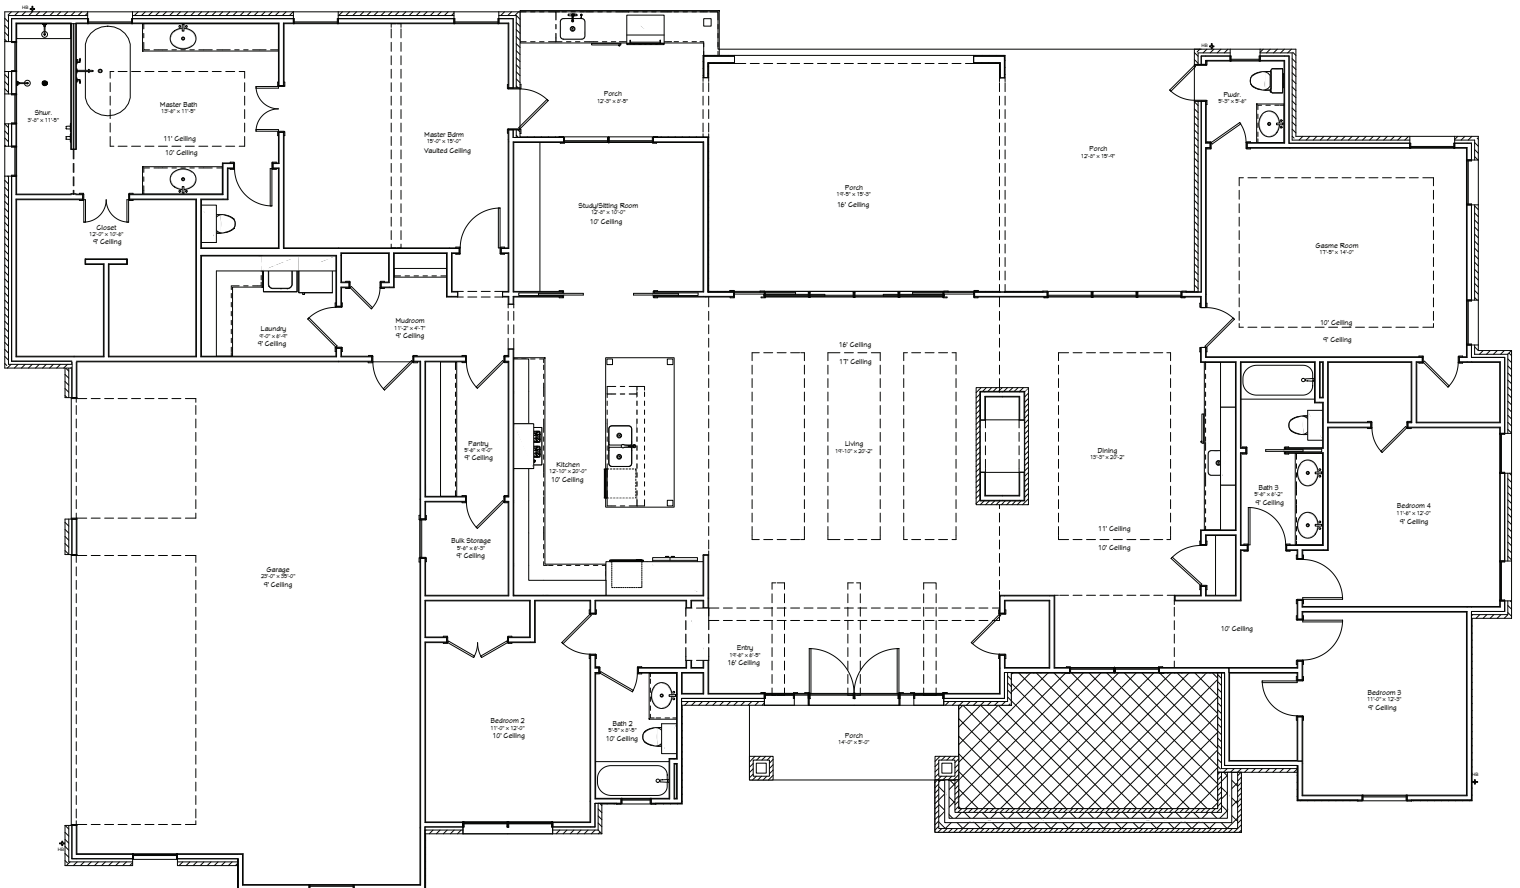

7666 Eagle Vista

BRYAN, TEXAS 77808

Square Feet **3,350**

Lot Size **1.00 Acre**

Bedrooms **4**

Bathrooms **3.5**

www.jaxsir.com