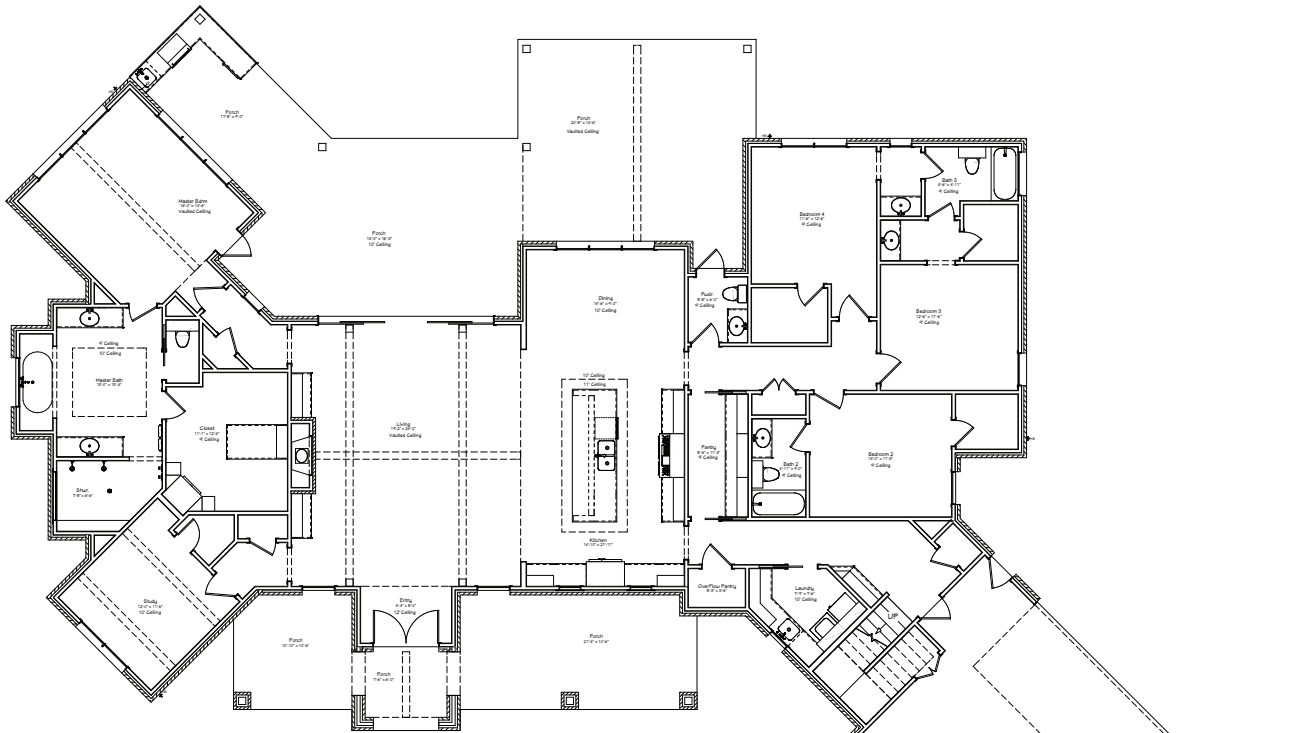

www.jaxsir.com

JAXSIR

5325 Legend Oaks Ct COLLEGE STATION, TEXAS 77845

Square Feet **3,955**
Bedrooms **6**
Bathrooms **5.5**
Lot Size **1.181 Acres**

FIRST FLOOR

SHOP
1,351 SQ FT

SECOND FLOOR

www.jaxsir.com