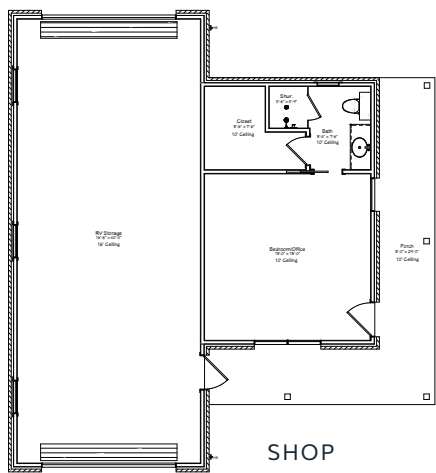

www.jaxsir.com

JAXSIR

5325 Legend Oaks Ct COLLEGE STATION, TEXAS 77845

Square Feet **3,955**
Bedrooms **6**
Bathrooms **5.5**
Lot Size **1.181 Acres**

FIRST FLOOR

SHOP
1,351 SQ FT

SECOND FLOOR

www.jaxsir.com