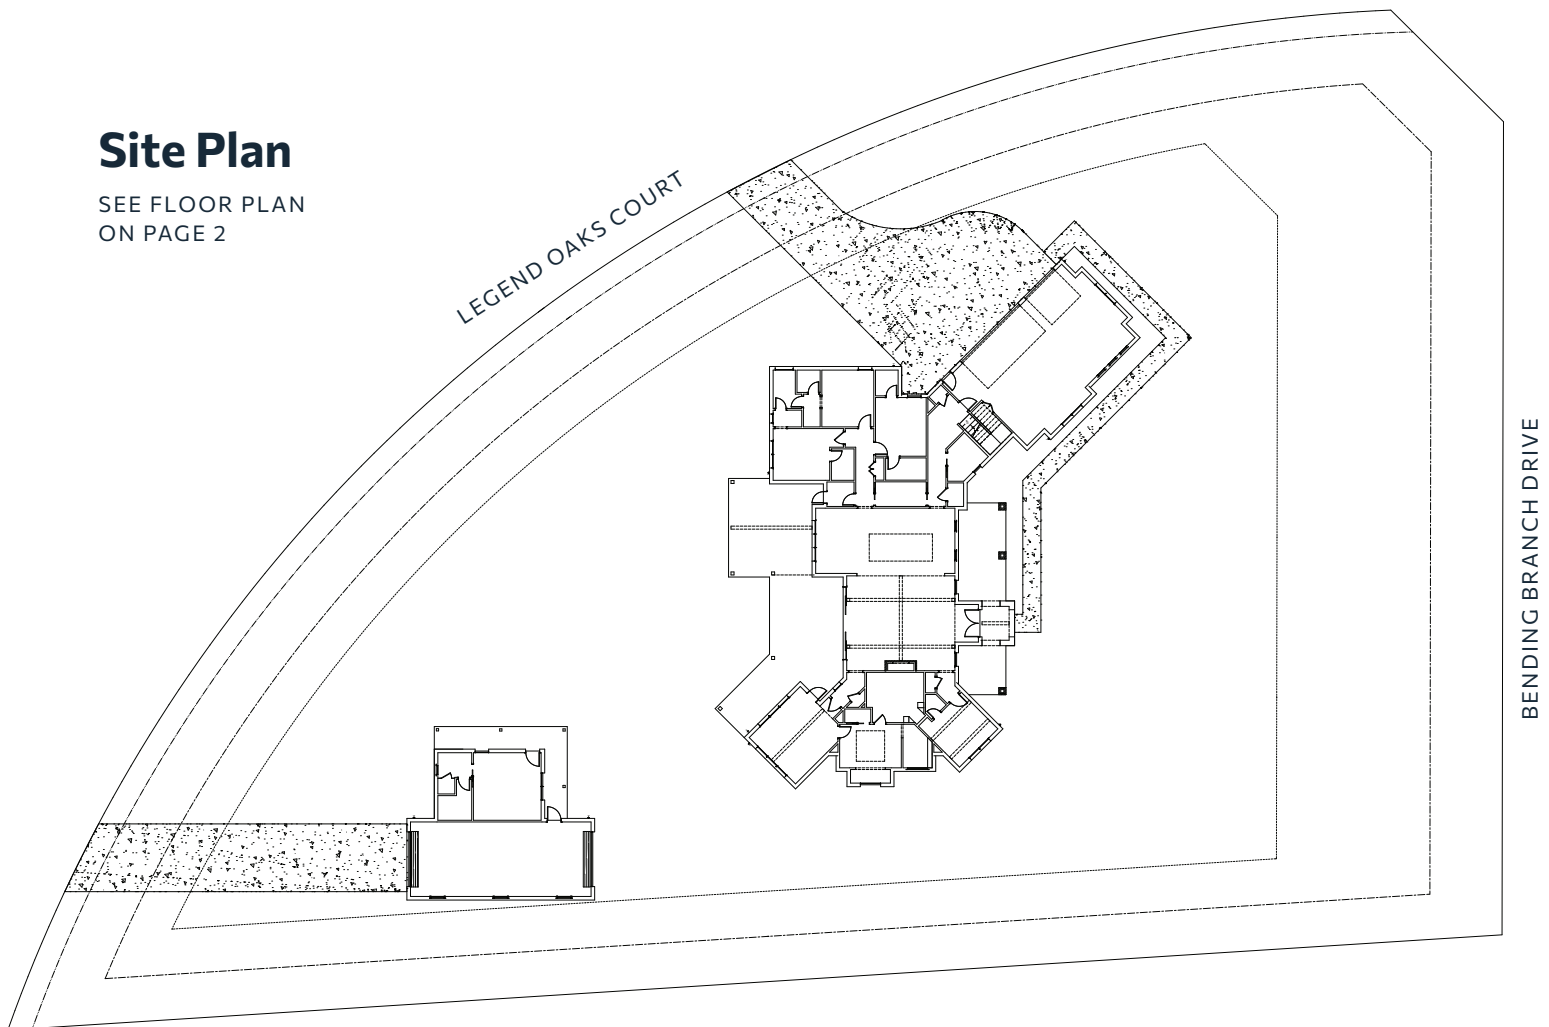

5325 Legend Oaks Ct

COLLEGE STATION, TEXAS 77845

Square Feet **3,955**

Bedrooms **6**

Bathrooms **5.5**

Lot Size **1.181 Acres**

Site Plan

SEE FLOOR PLAN
ON PAGE 2

www.jaxsir.com

JAXSIR

5325 Legend Oaks Ct COLLEGE STATION, TEXAS 77845

Square Feet **3,955**
Bedrooms **6**
Bathrooms **5.5**
Lot Size **1.181 Acres**

FIRST FLOOR

SHOP
1,351 SQ FT

SECOND FLOOR

www.jaxsir.com