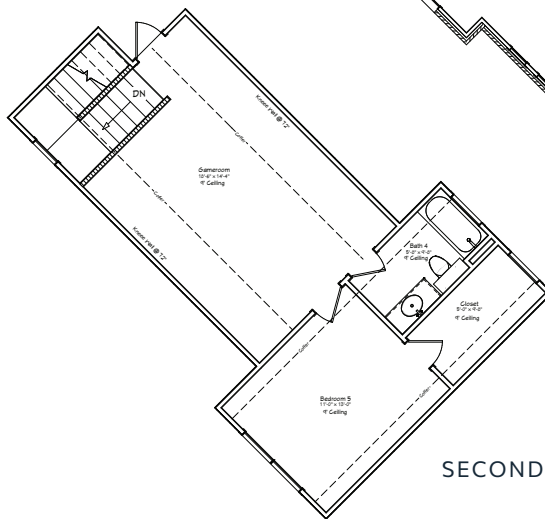

5325 Legend Oaks Ct

COLLEGE STATION, TEXAS 77845

Square Feet **3,955**

Bedrooms **6**

Bathrooms **5.5**

Lot Size **1.181 Acres**

Site Plan

SEE FLOOR PLAN
ON PAGE 2

www.jaxsir.com

JAXSIR

5325 Legend Oaks Ct COLLEGE STATION, TEXAS 77845

Square Feet **3,955**
Bedrooms **6**
Bathrooms **5.5**
Lot Size **1.181 Acres**

FIRST FLOOR

SHOP
1,351 SQ FT

SECOND FLOOR

www.jaxsir.com